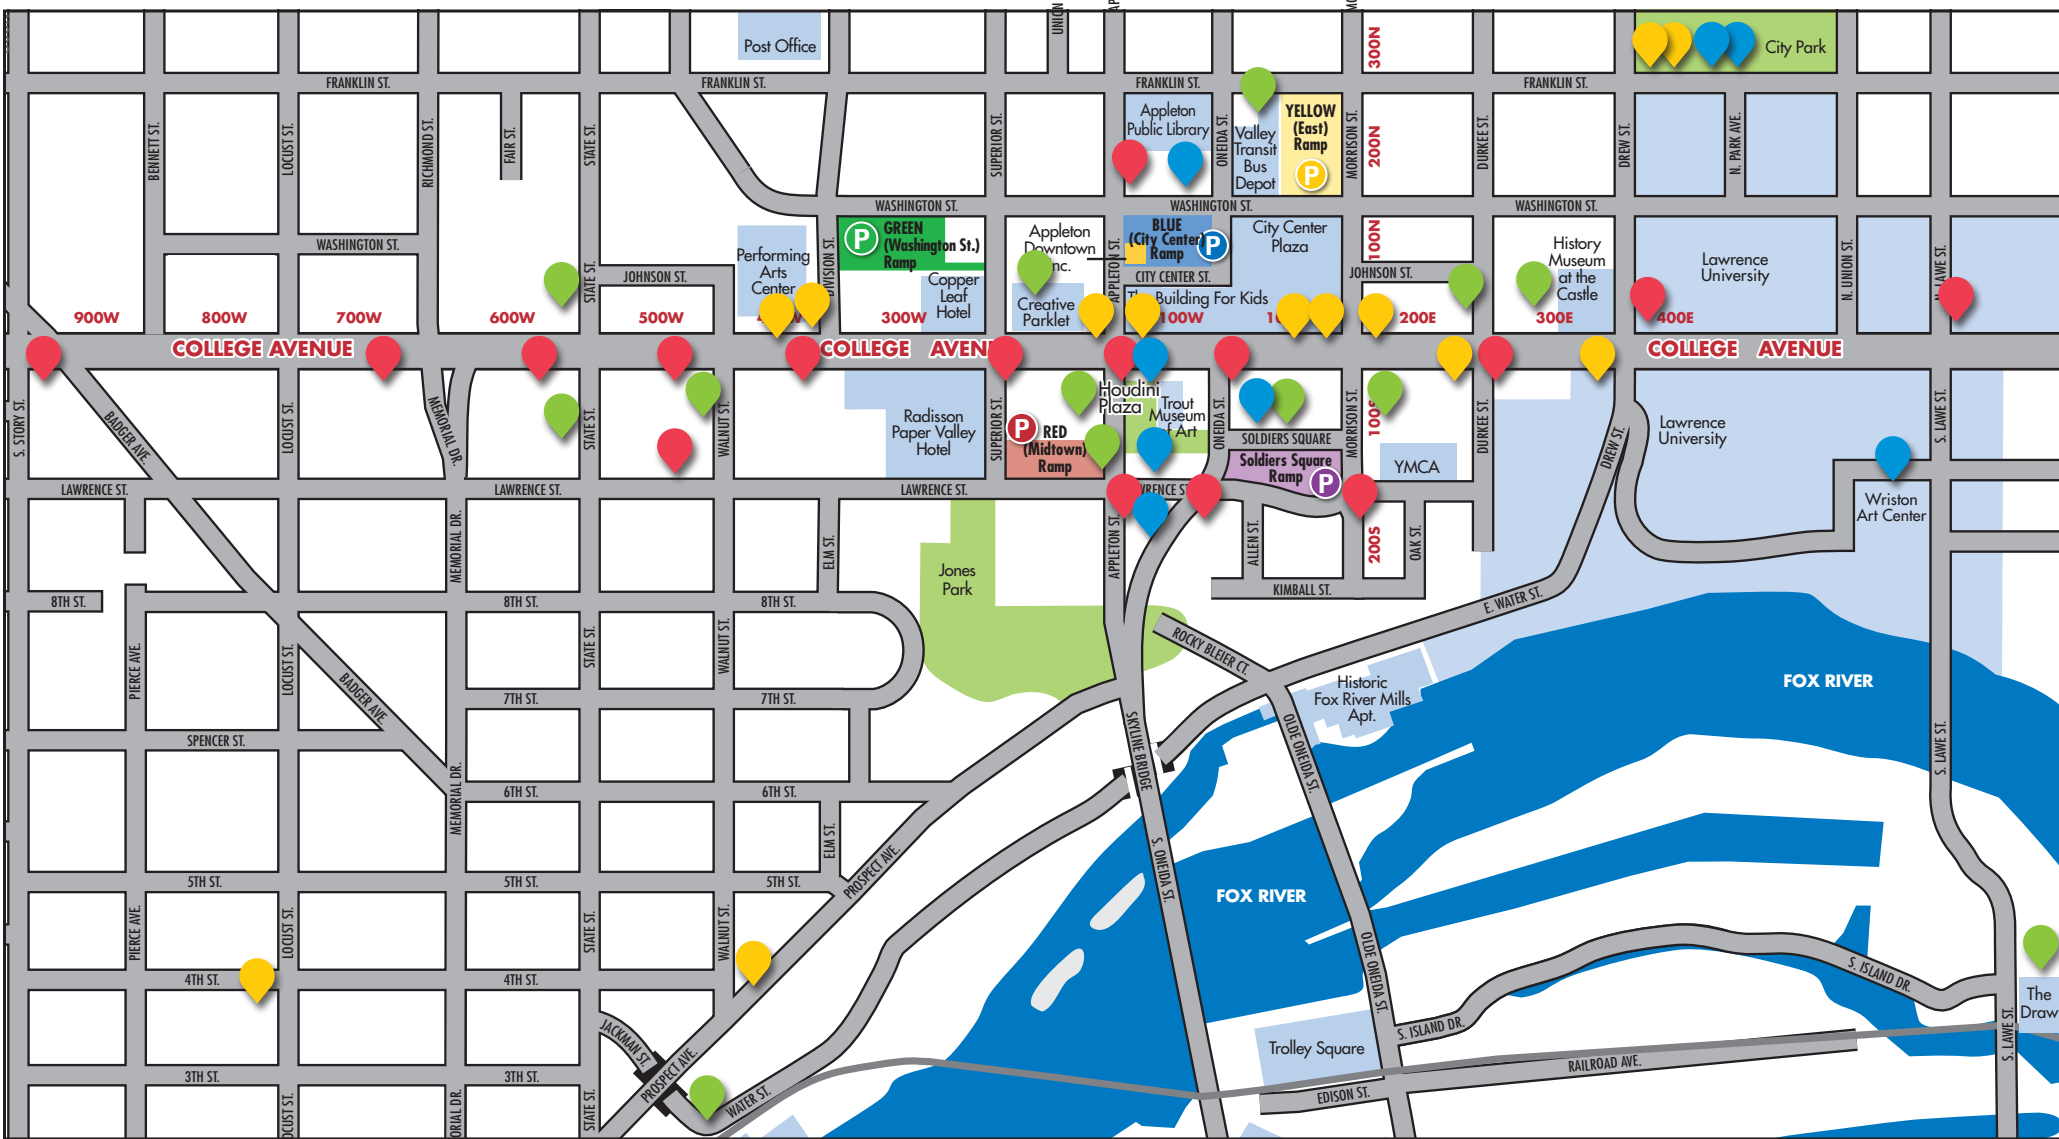

One Great Place for PUBLIC ART

-  Traffic Control Boxes
-  Sculpture
-  Mural
-  Sidewalk Poetry

PARKING RAMP

-    ALL DAY PARKING
-  PARKING 3-HOUR LIMIT
-  METERED PARKING

One Great Place!
DOWNTOWN
 Appleton