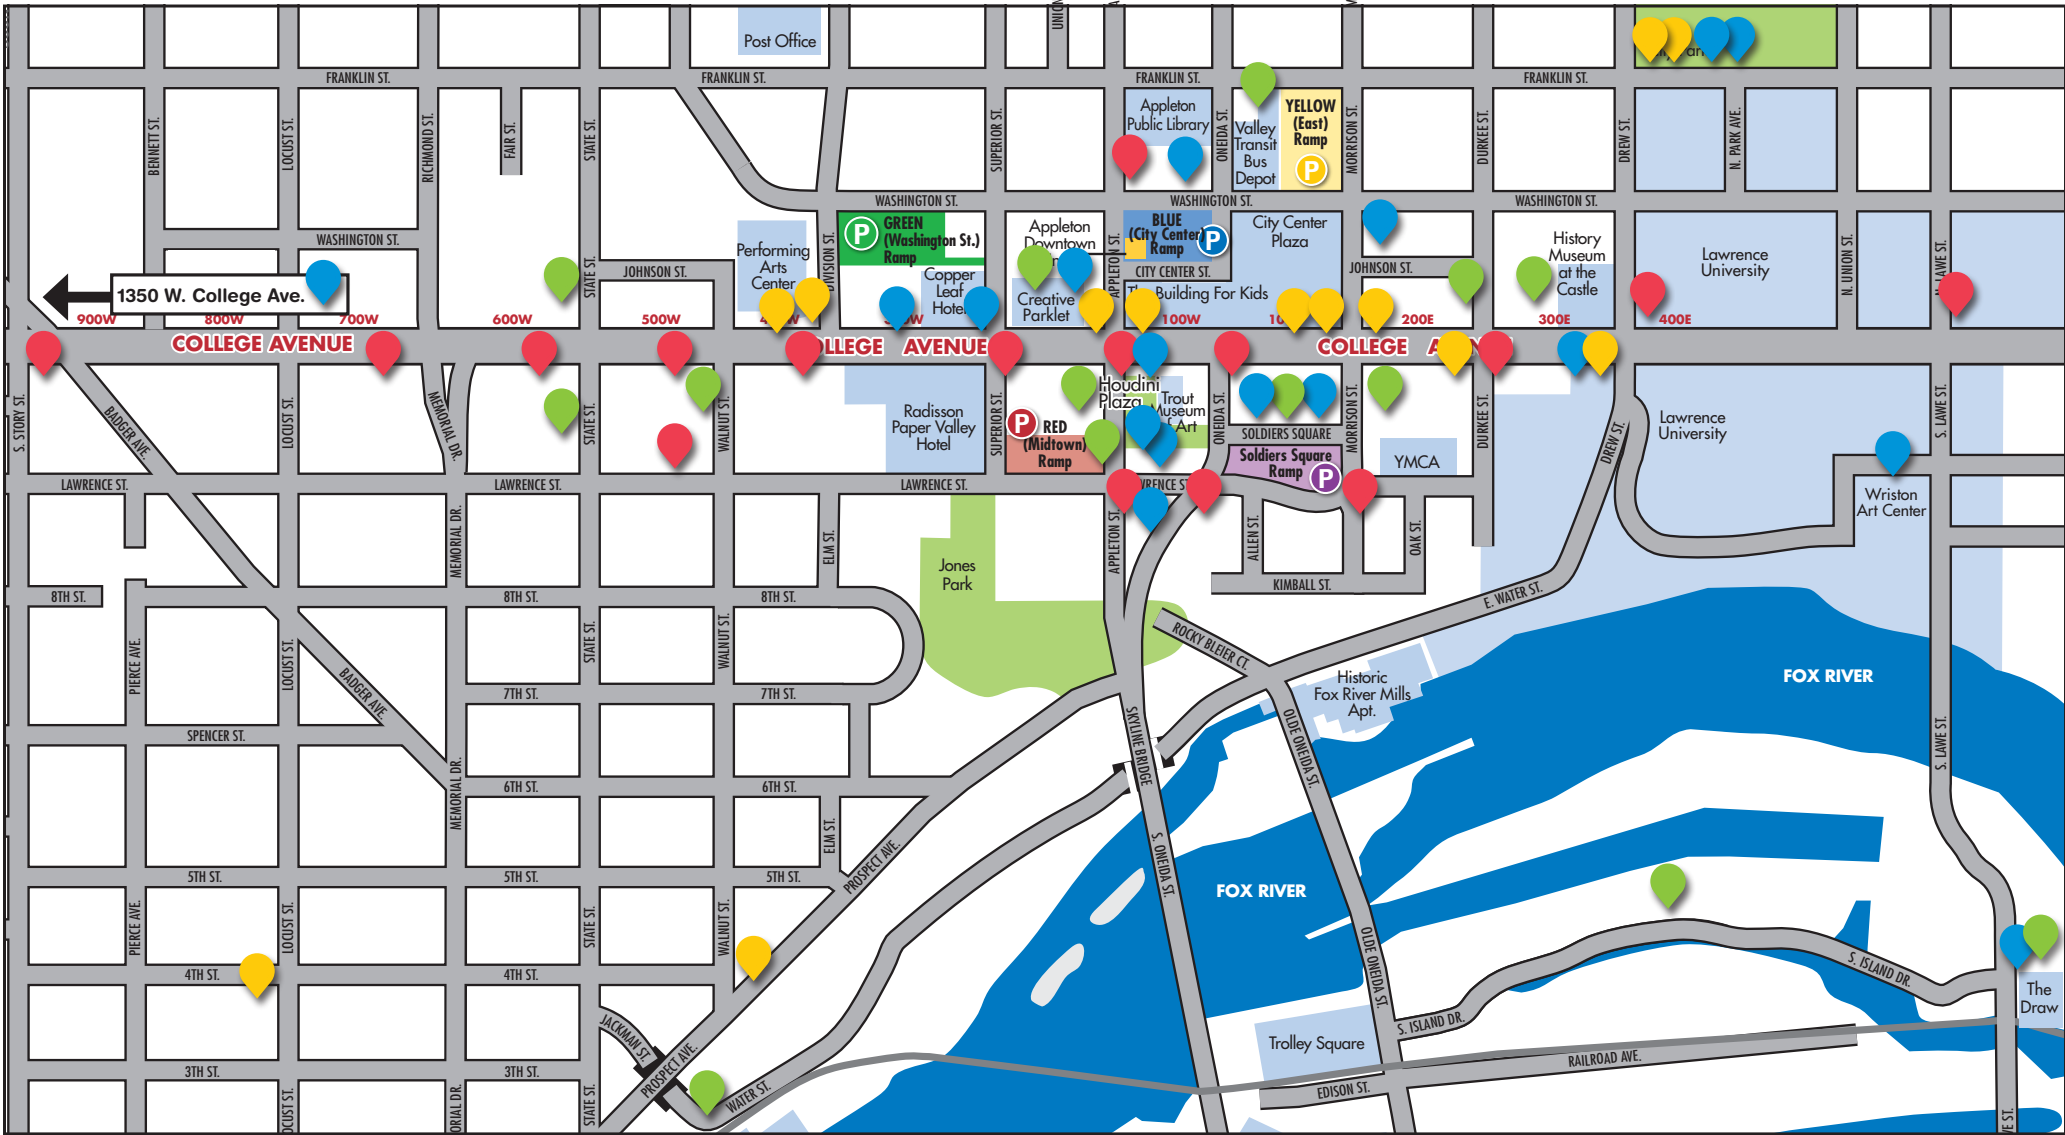

One Great Place for PUBLIC ART

-  Traffic Control Boxes
-  Sculpture
-  Mural
-  Sidewalk Poetry

PARKING RAMP

-    ALL DAY PARKING
-  PARKING 3-HOUR LIMIT
-  METERED PARKING

One Great Place!
DOWNTOWN
 Appleton

Download Otocast for information on Acre of Art sculptures

#onegreatplace

appletondowntown.org