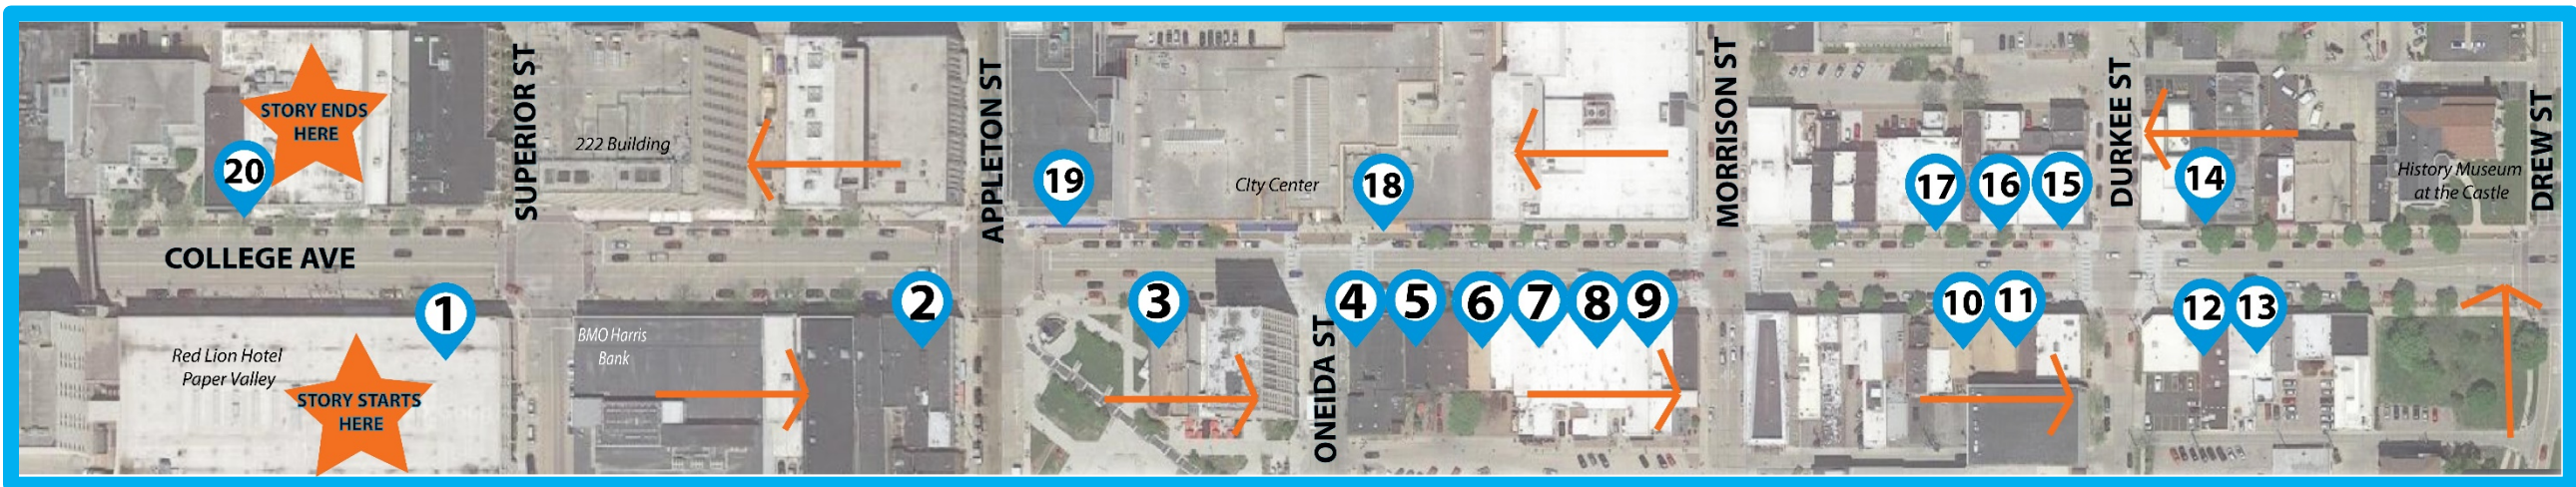

WELCOME TO THE DOWNTOWN STORYWALK®

The book starts at Appleton Downtown Inc. Follow the story posted in windows along College Ave. at the following locations:

- | | | |
|--------------------------------------------------------|-------------------------------------------------------------------|----------------------------------------------------------------|
| 1: Appleton Downtown Inc. (333 W. College Ave.) | 8: Eco Candle Co. (123 E. College Ave.) | 15: Inspire Spa (232 E. College Ave.) |
| 2: Crazy Sweet (201 W. College Ave.) | 9: Scooter G's (129 E. College Ave.) | 16: The Fire (230 E. College Ave.) |
| 3: Trout Museum of Art (111 W. College Ave.) | 10: Dance! (225 E. College Ave.) | 17: Beatnik Betty's Resale Butik (214 E. College Ave.) |
| 4: Bagelicious (101 E. College Ave.) | 11: Blue Moon Emporium (227 E. College Ave.) | 18: Murray Photo & Video, Inc. (10 E. College Ave.) |
| 5: Hoot & Company (103 E. College Ave.) | 12: Casting On (305 E. College Ave.) | 19: Building For Kids (100 W. College Ave.) |
| 6: Lillians of Appleton (115 E. College Ave.) | 13: Mud & Prints Studio//Gallery (311 E. College Ave.) | 20: Doughlicious (322 W. College Ave.) |
| 7: The Vintage Garden (119 E. College Ave.) | 14: Heid Music (308 E. College Ave.) | |

Brought to you by Appleton Public Library,
Friends of Appleton Public Library, & Appleton
Downtown Inc.

The StoryWalk® Project was created by Anne Ferguson of Montpelier, VT and developed in collaboration with the Kellogg-Hubbard Library. Storywalk® is a registered service mark owned by Ms. Ferguson.